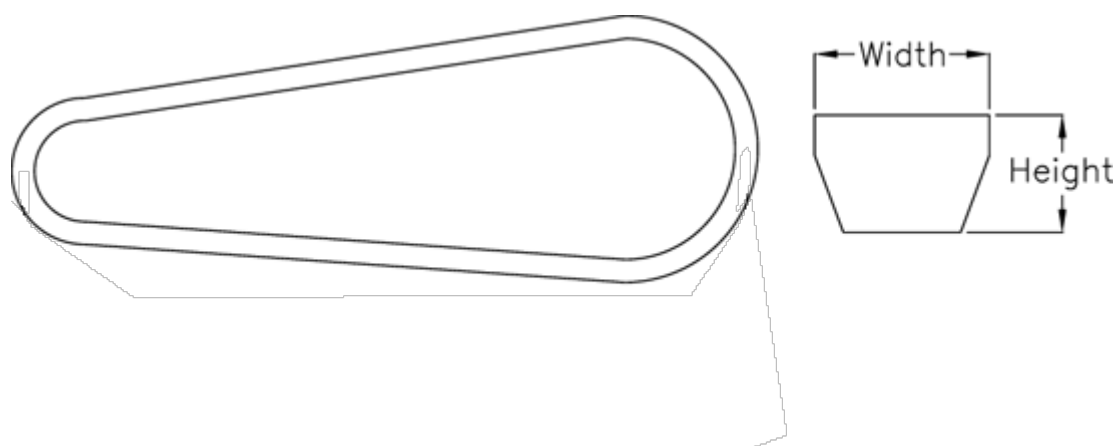

# Data Sheet

Article number: 601962762000  
Description: Gates V-belt SPC 2000 Ld 2000  
DELTA NARROW

## Measures

---

Datum length =	2000
Height	= 18
Width	= 22